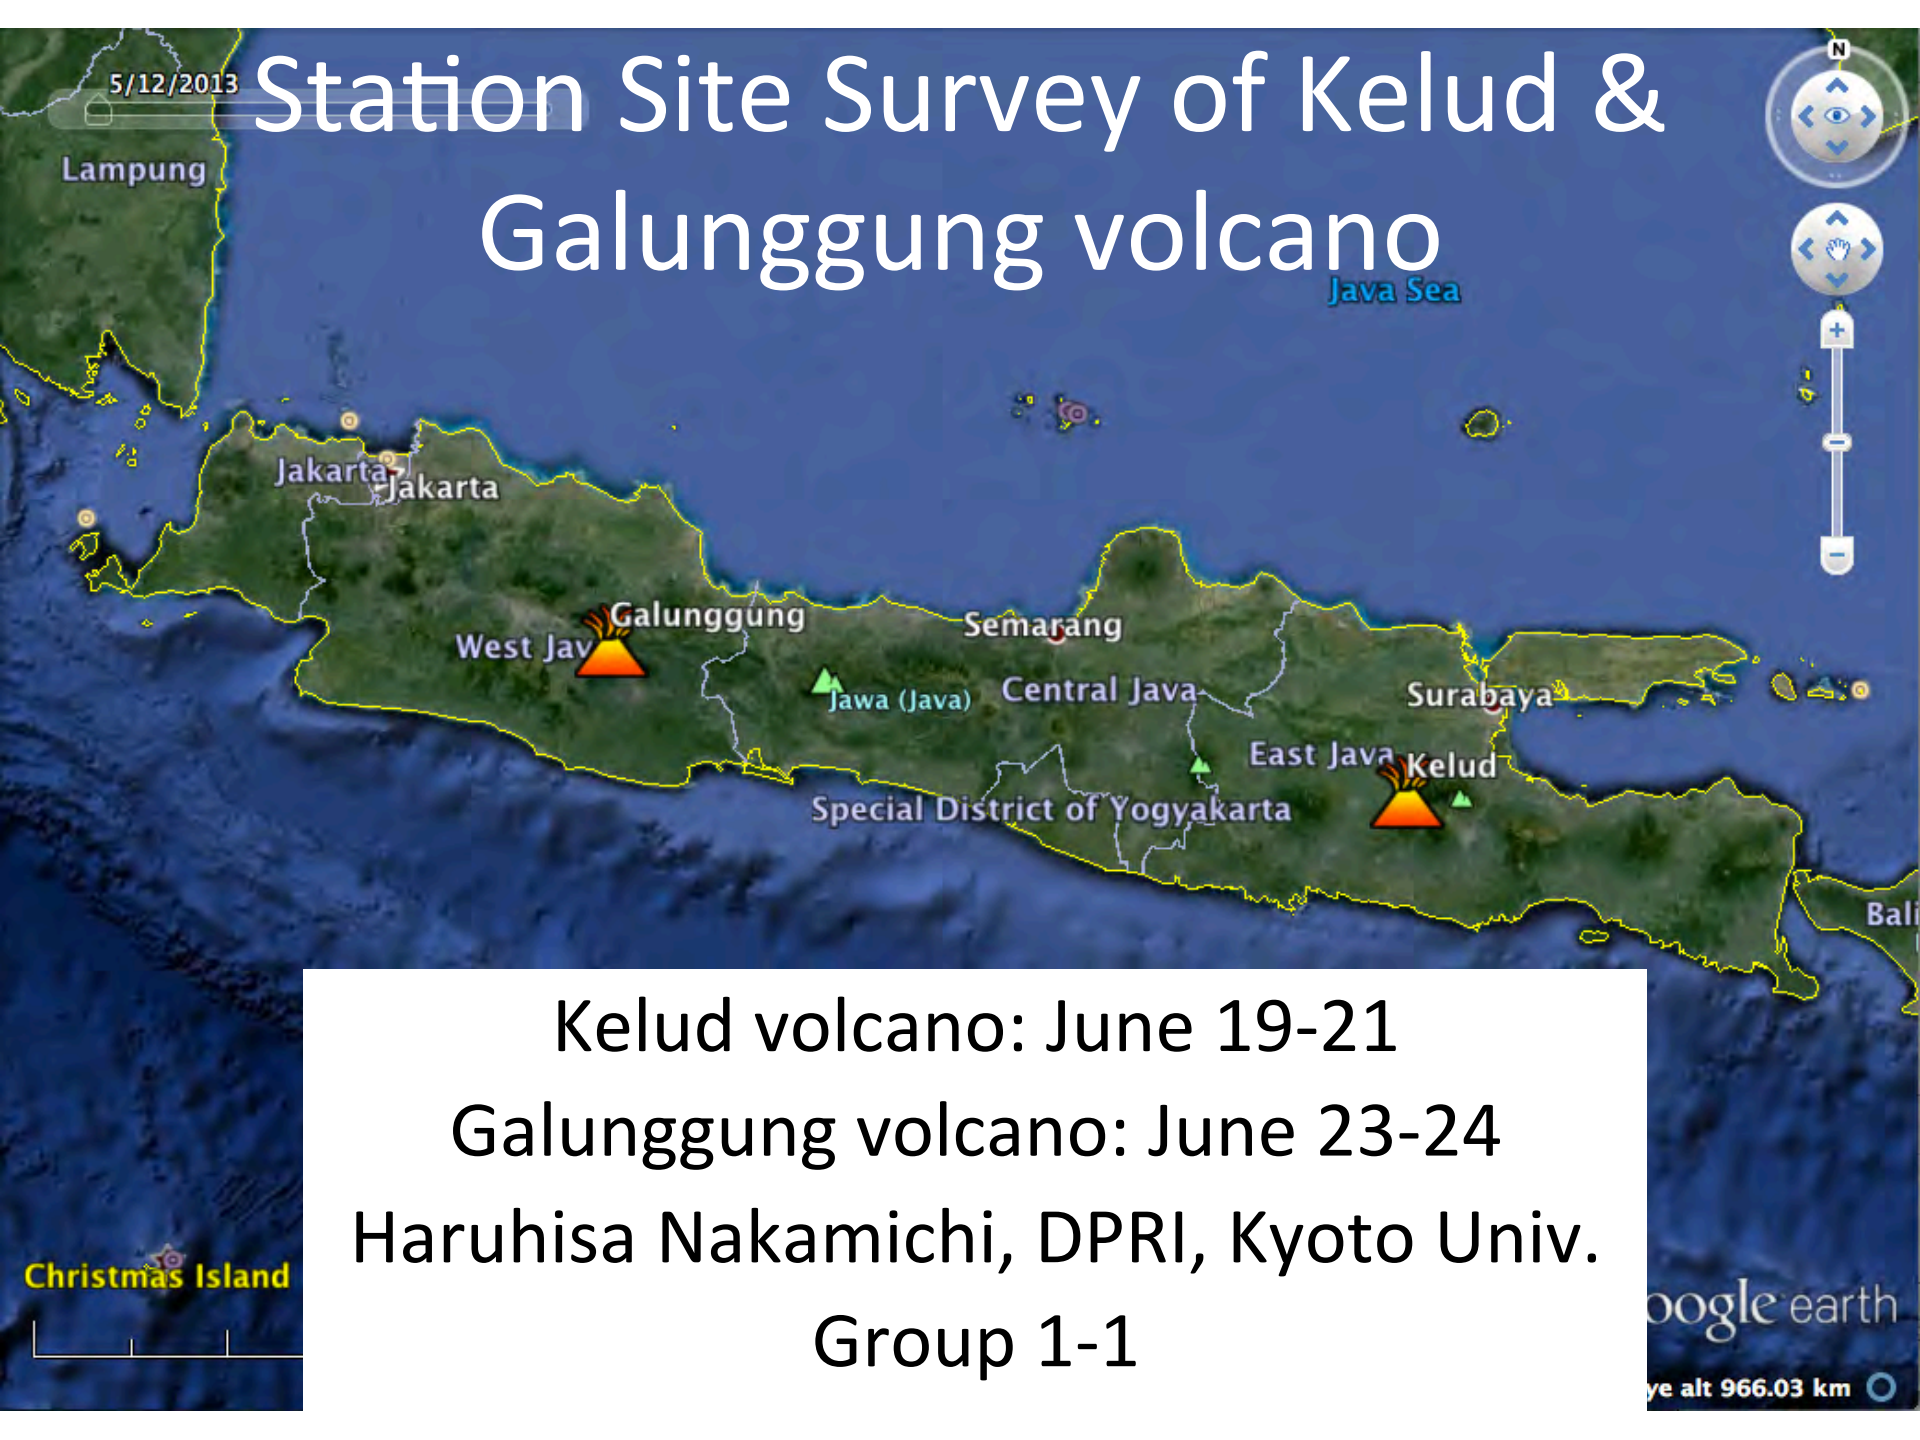

# Station Site Survey of Kelud & Galunggung volcano

Kelud volcano: June 19-21

Galunggung volcano: June 23-24

Haruhisa Nakamichi, DPRI, Kyoto Univ.

Group 1-1

# Kelud Volcano

5/12/2013 6/24/2014  
2013 2014

Image © 2014 CNES / Astrium  
© 2014 Google

Google earth

2011

Imagery Date: 8/9/2013 7°56'02.66" S 112°16'28.84" E elev 954 m eye alt 8.83 km

# Galunggung Volcano

5/12/2013 6/24/2014  
2013 2014

Navigation controls: North arrow, pan, zoom, and person icon.

現在の軌跡: 2014 06 23 06:51

現在の軌跡: 2014 06 24 08:52

Parentas

Pasir Malang

Galunggung

Imagery Date: 5/1/2014 7°17'06.16" S 108°04'10.54" E elev 903 m eye alt 28.56 km